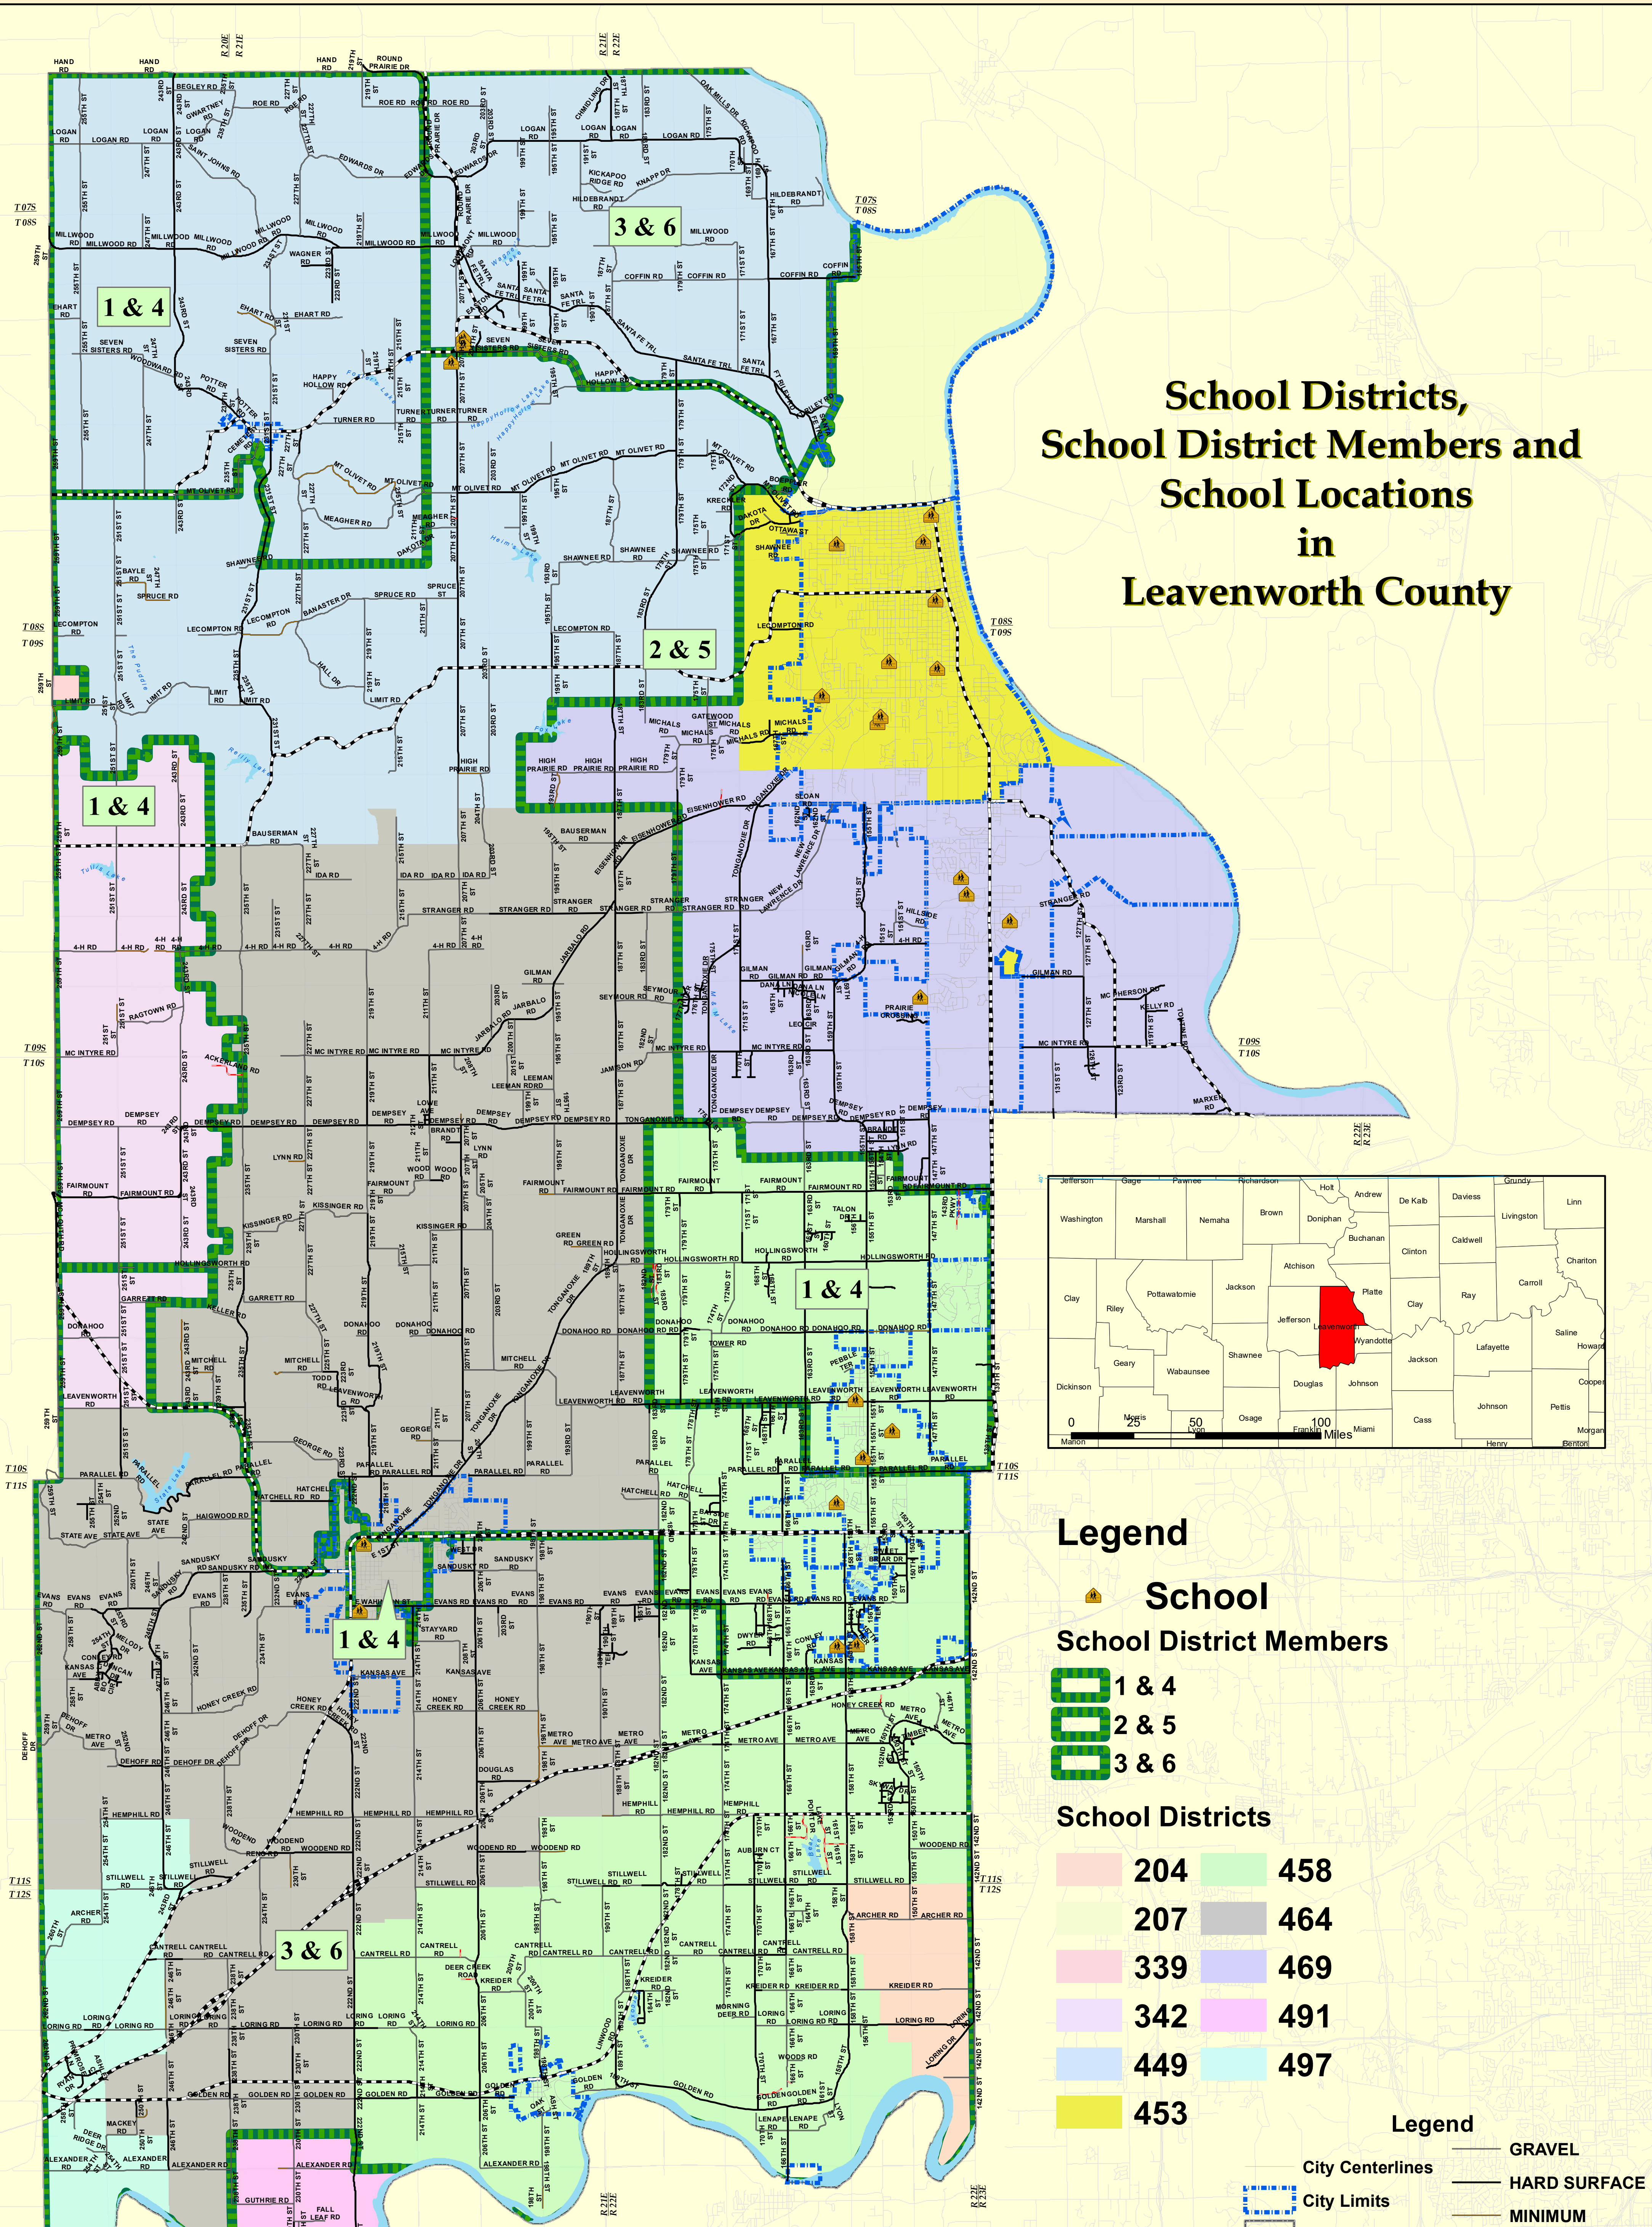

# LEAVENWORTH COUNTY KANSAS 2025

## School Districts, School District Members and School Locations in Leavenworth County

### Legend

- School
- School District Members**
- 1 & 4
- 2 & 5
- 3 & 6

**School Districts**

	204		458
	207		464
	339		469
	342		491
	449		497
	453		

- Legend**
- GRAVEL
  - City Centerlines
  - City Limits
  - County Boundary
  - Sections
  - HARD SURFACE
  - MINIMUM
  - PRIVATE
  - State Maintained

Projection: NAD 1983 State Plane Kansas 1501 (US Feet)  
 Disclaimer: Map is projected in real-world coordinates.  
 However, it is not intended for legal purposes.  
 Measurement accuracy is not guaranteed.